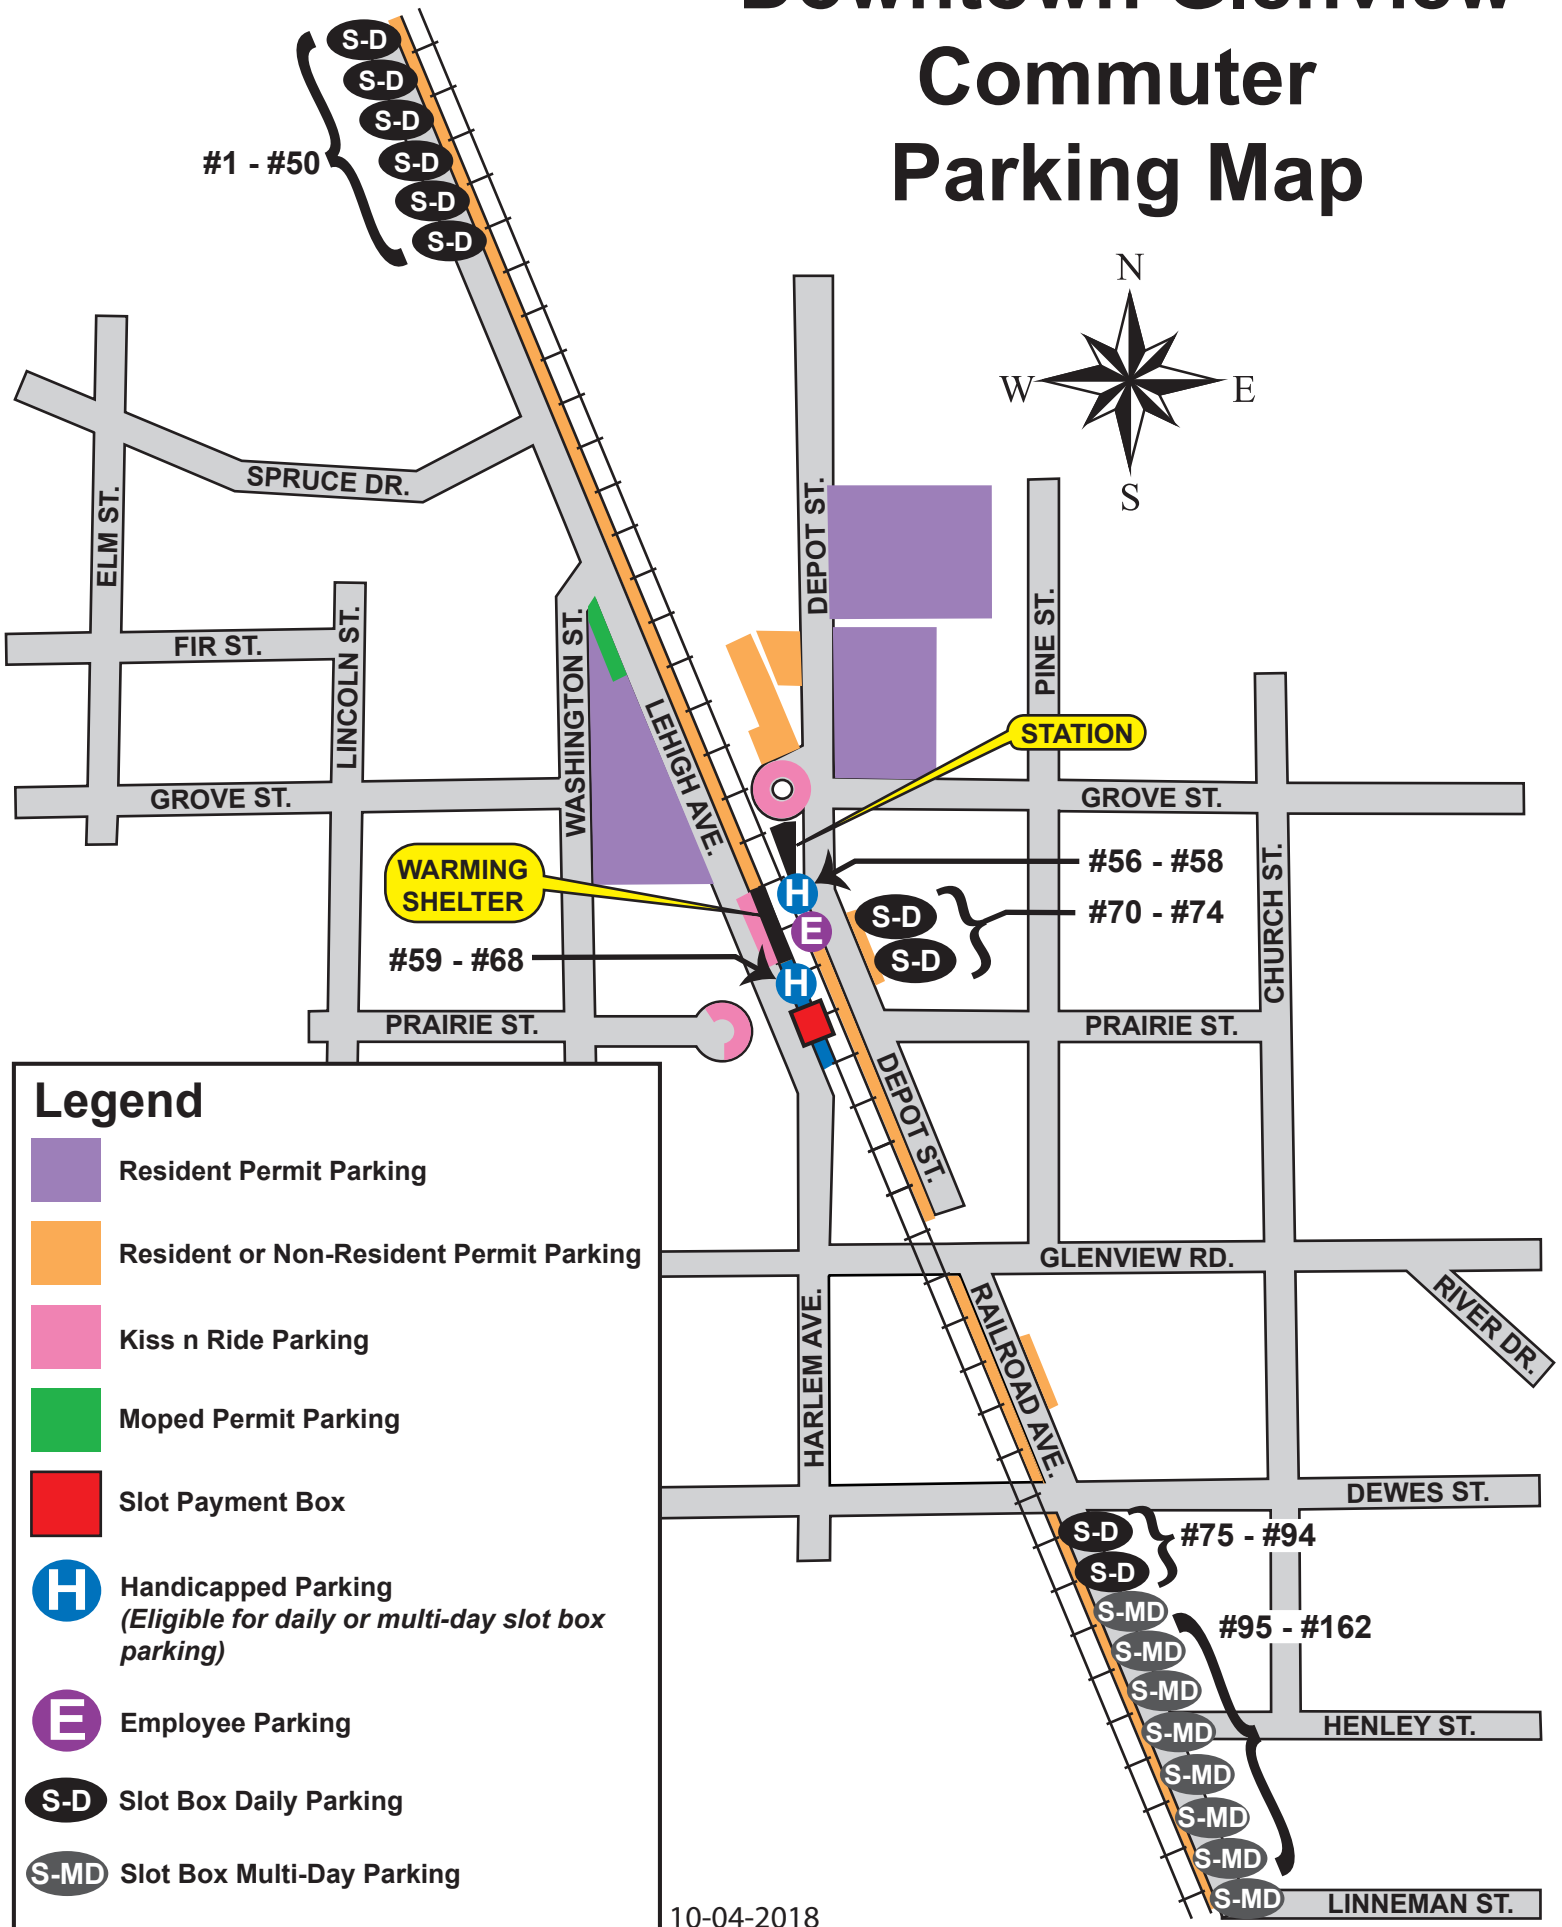

Downtown Glenview Commuter Parking Map

Legend

- Resident Permit Parking
- Resident or Non-Resident Permit Parking
- Kiss n Ride Parking
- Moped Permit Parking
- Slot Payment Box
- H Handicapped Parking
(Eligible for daily or multi-day slot box parking)
- E Employee Parking
- S-D Slot Box Daily Parking
- S-MD Slot Box Multi-Day Parking