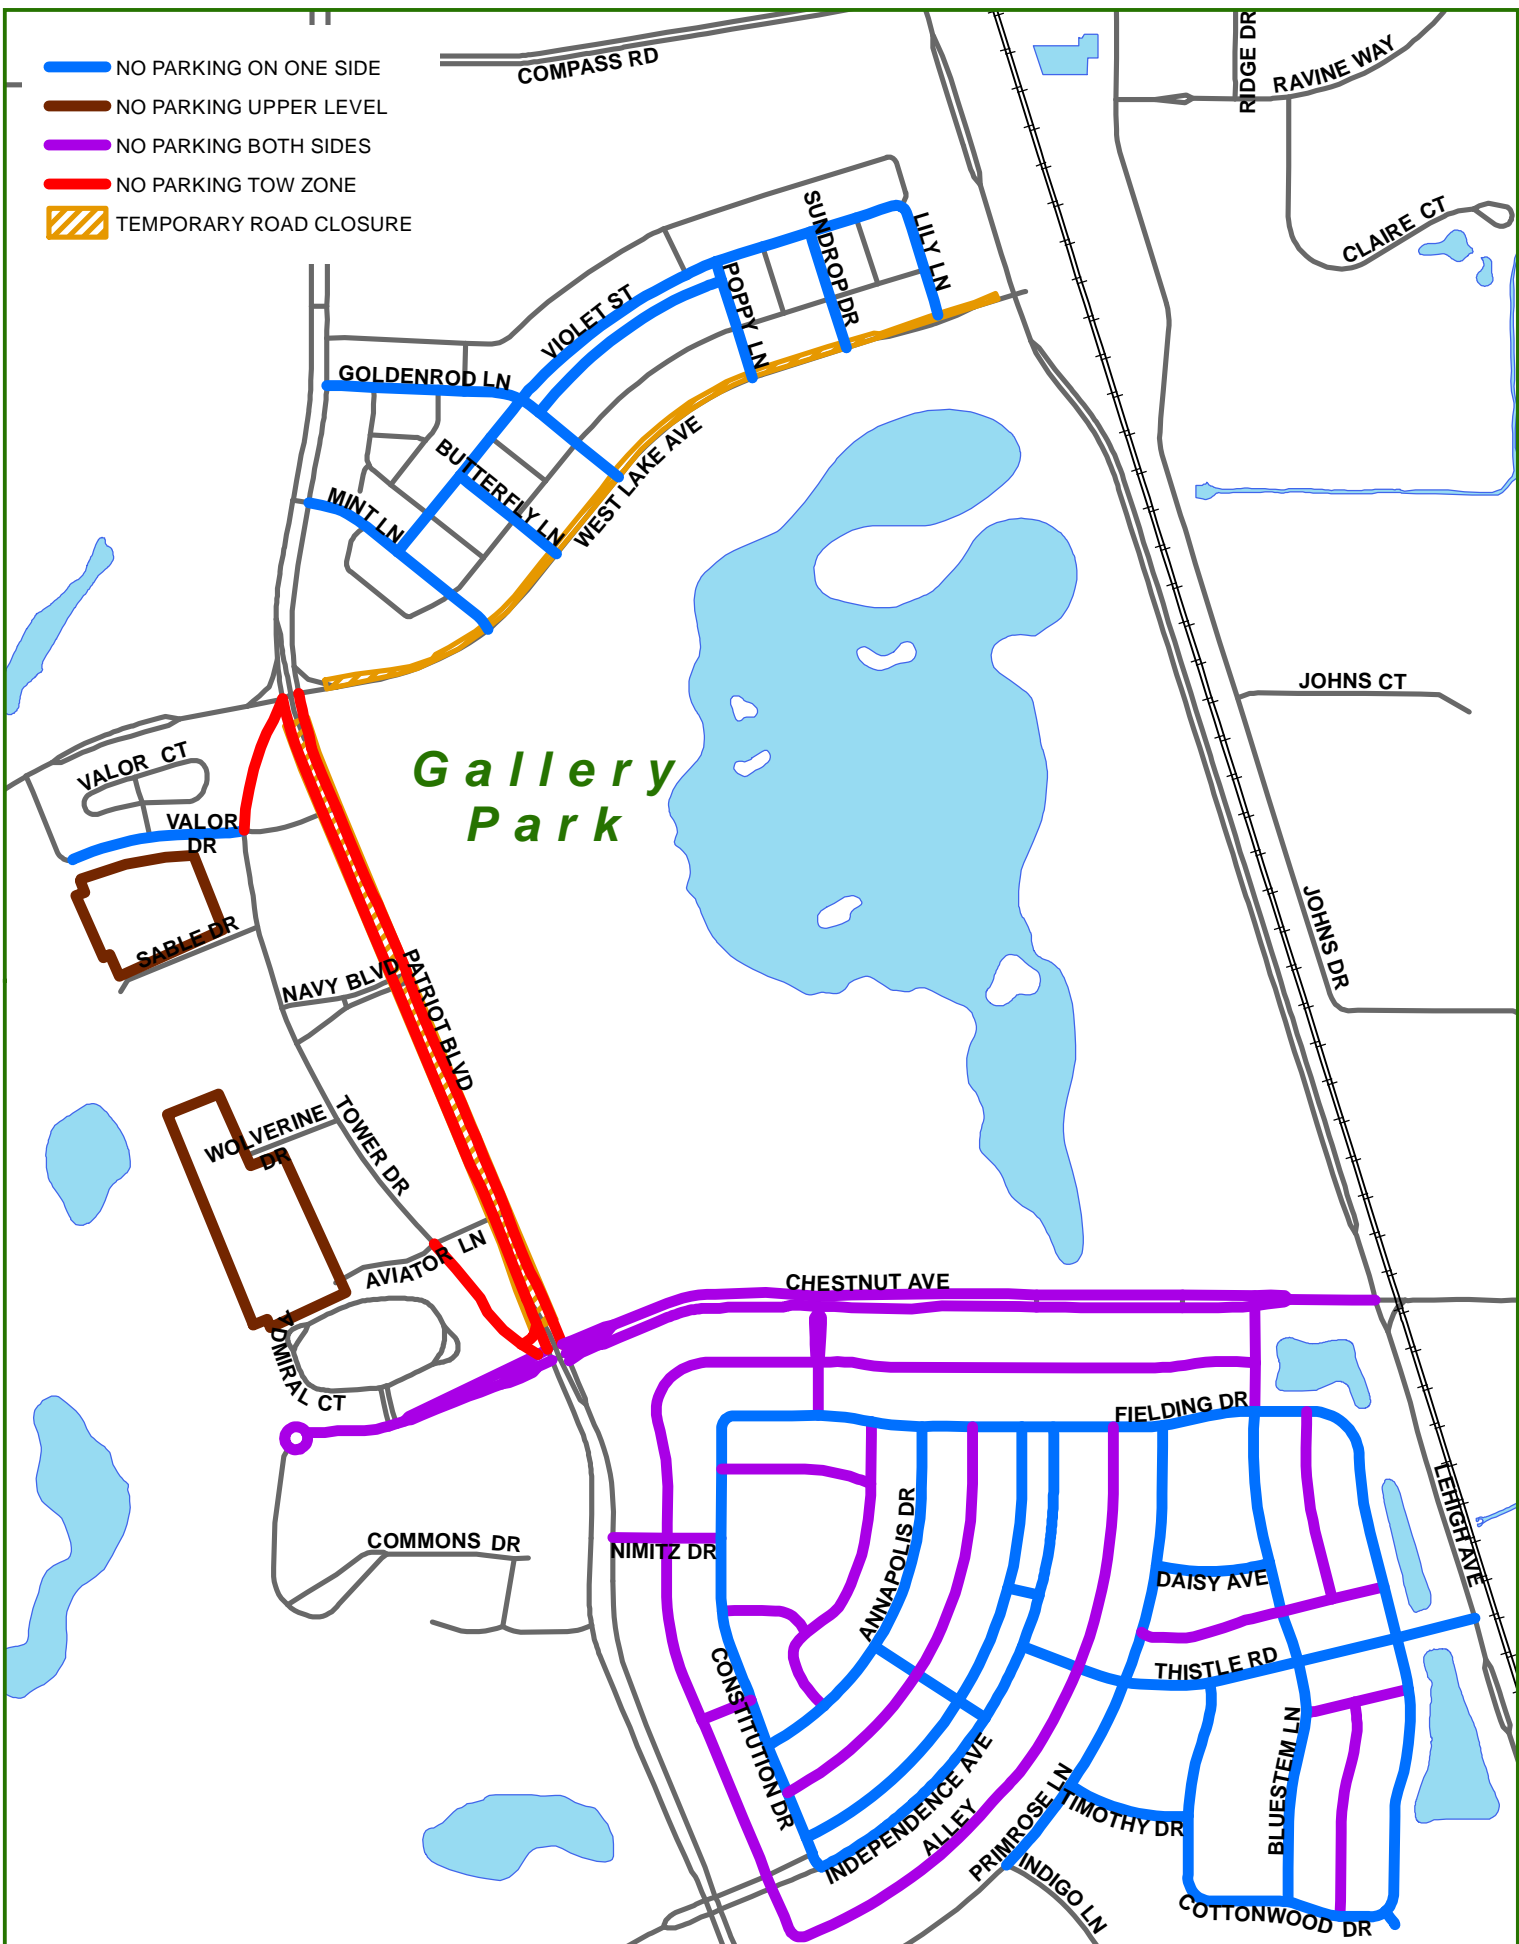

- NO PARKING ON ONE SIDE
- NO PARKING UPPER LEVEL
- NO PARKING BOTH SIDES
- NO PARKING TOW ZONE
- TEMPORARY ROAD CLOSURE

**Gallery
Park**

The Village of **Glenview**

Twilight Show Operational Map

5/31/2016