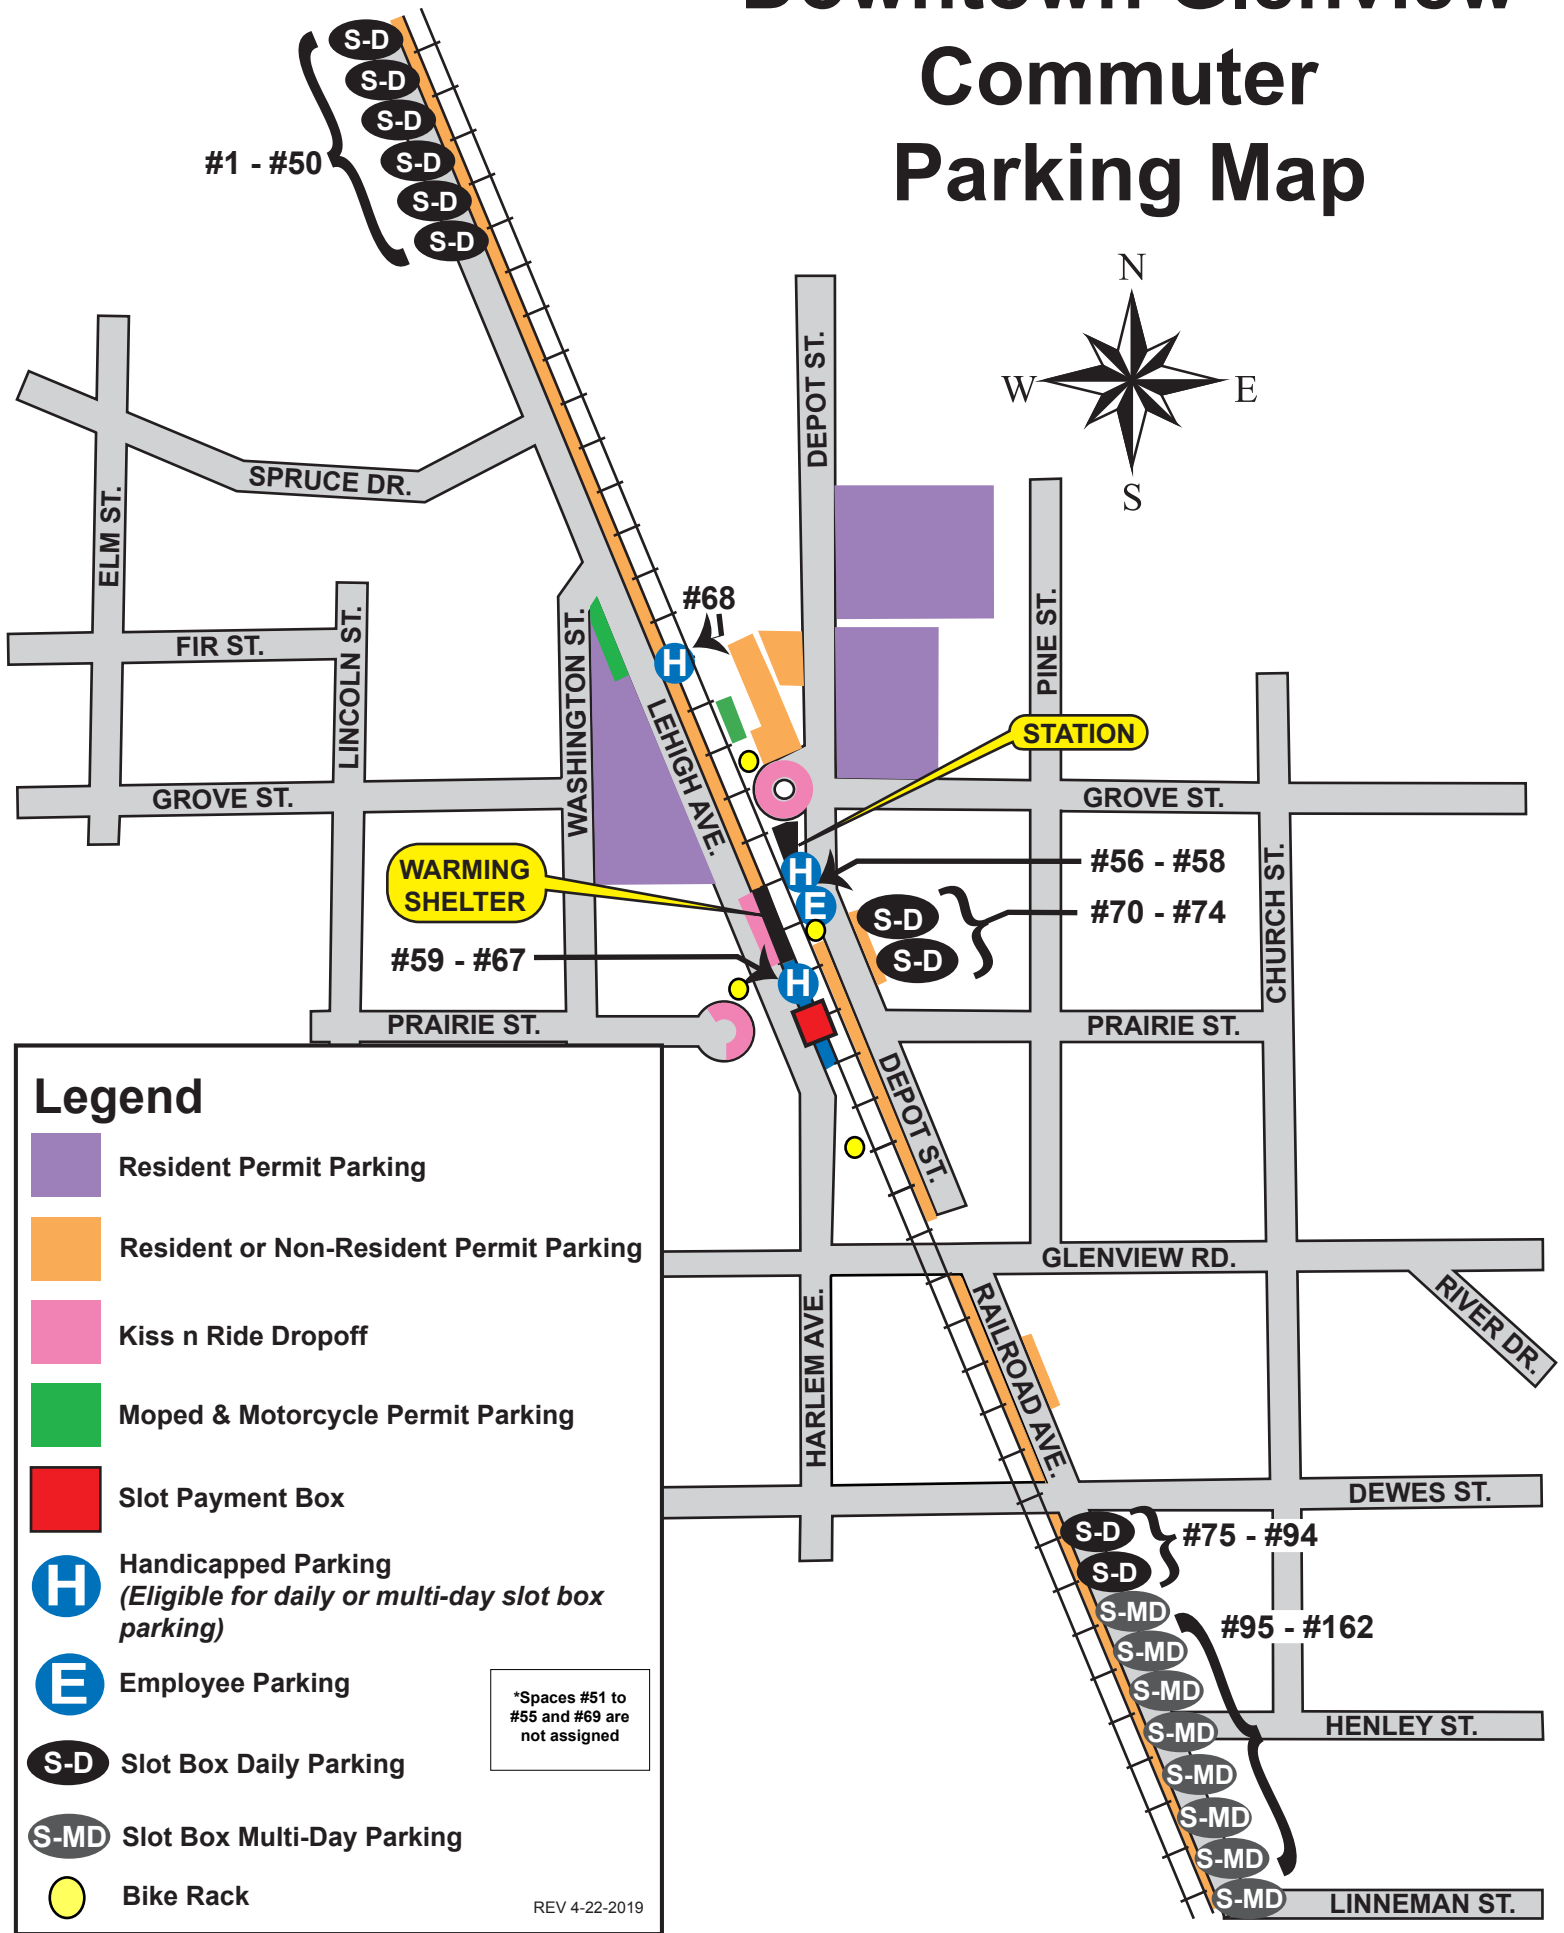

Downtown Glenview Commuter Parking Map

Legend

- Resident Permit Parking
- Resident or Non-Resident Permit Parking
- Kiss n Ride Dropoff
- Moped & Motorcycle Permit Parking
- Slot Payment Box
- H Handicapped Parking
(Eligible for daily or multi-day slot box parking)
- E Employee Parking
- S-D Slot Box Daily Parking
- S-MD Slot Box Multi-Day Parking
- Bike Rack

*Spaces #51 to #55 and #69 are not assigned