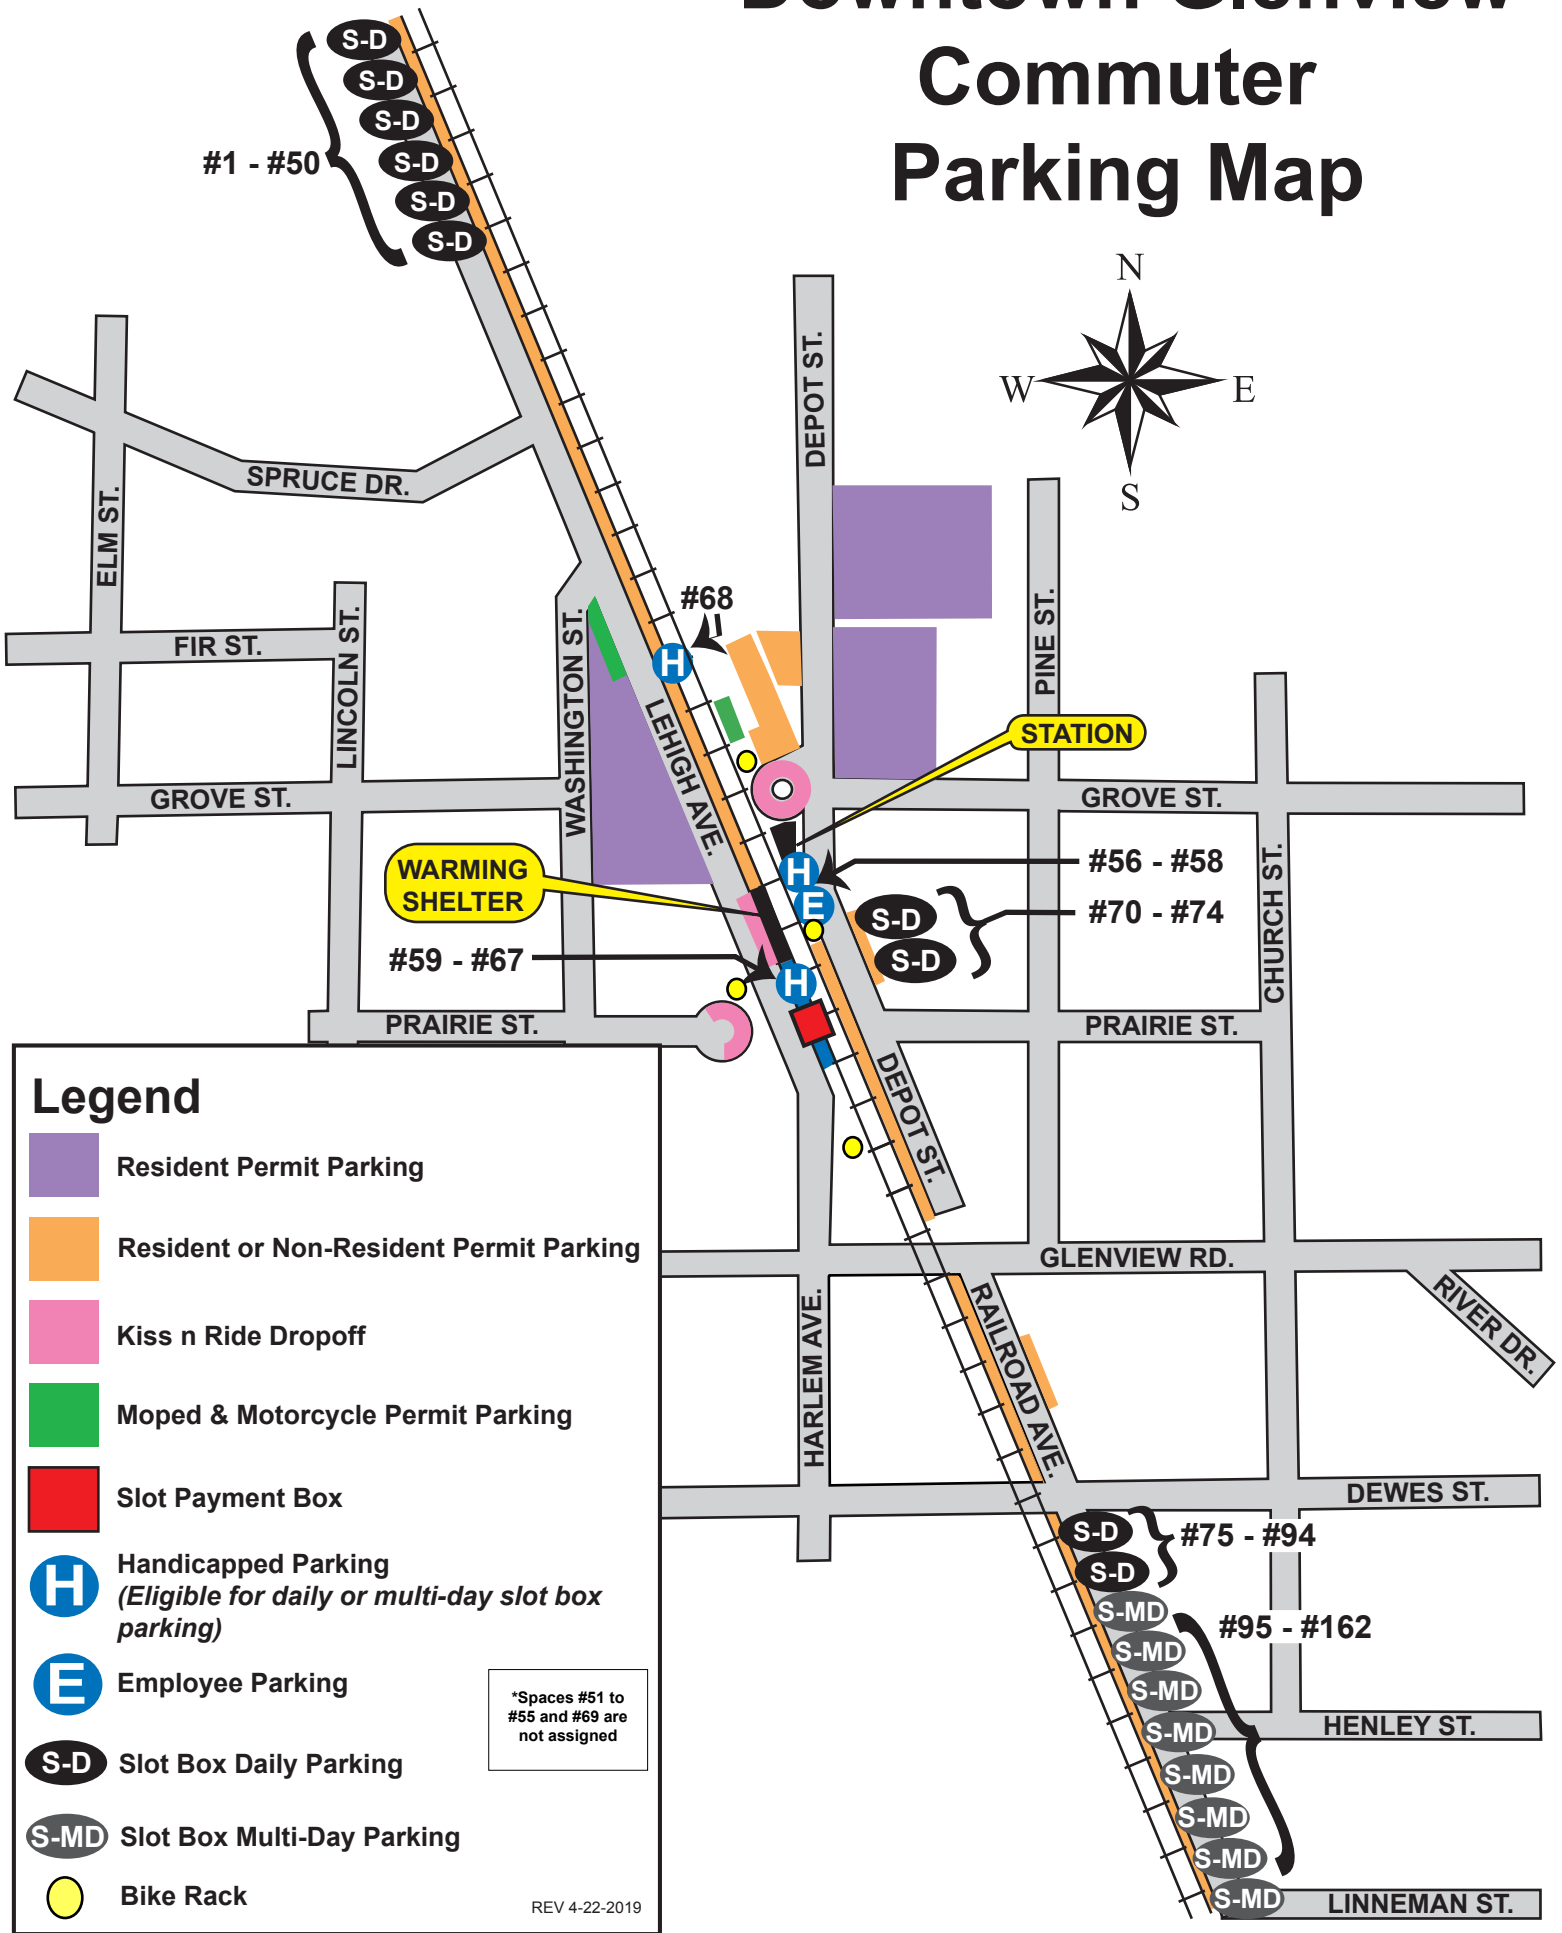

# Downtown Glenview Commuter Parking Map

#1 - #50

#68

STATION

WARMING SHELTER

#59 - #67

#56 - #58

#70 - #74

#75 - #94

#95 - #162

LINNEMAN ST.